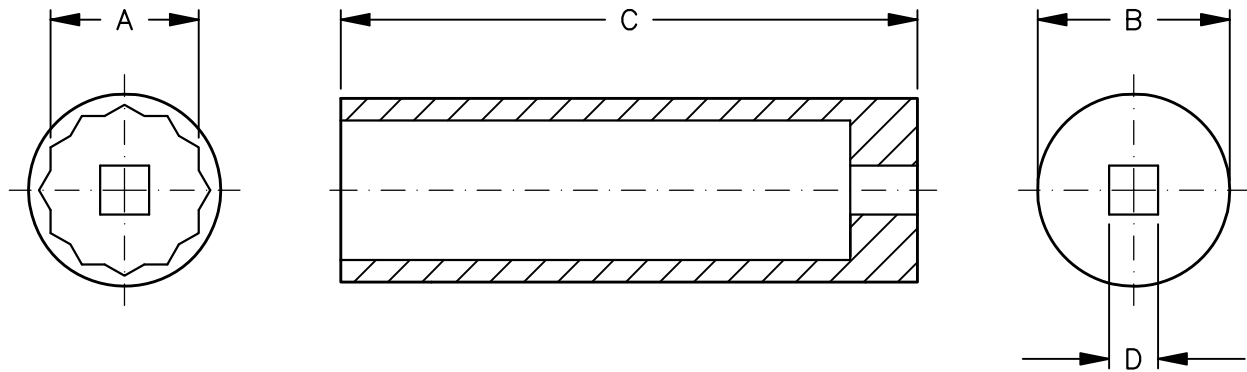

Deep Socket Wrench

PART NUMBER	VALVE SIZE	"A" HEX	"B" O.D.	"C" LENGTH	"D" DRIVE
AT-215	08 SERIES	1.00"	1.31"	5.50"	.50"
AT-118	10 SERIES	1.06"	1.38"	5.50"	.50"
AT-119	12 SERIES	1.31"	1.75"	5.50"	.50"
AT-120	16 SERIES	1.50"	2.00"	6.00"	.50"