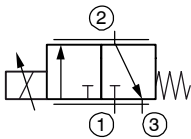

2 Cartridge valves

3/2 directional cartridges (solenoid operated)

WK32GEA5...
WK32GNA5...
WKP32GNA3...
WKP32GLA1...

WK32OEA5...
WK32ONA5...
WKP32ONA3...
WKP32OLA1...

WS32GNA5...

Pressure regulating cartridge (manually adjusted)

DDRB-7M-4...
DDRB-7M-2...

Proportional-throttle cartridge

MDR32GNA5...
MDR32GNZ5...

MDR32GNA5...S600

Proportional 3-Way-Pressure-Reducing cartridge

DRDSA-7M-5...
DRDTA-7M-5...

DRDSA-7MQ-5...
DRDTA-7MQ-5...

info.ch@bucherhydraulics.com