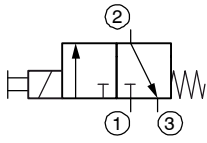

2 Cartridge valves

3/2 directional cartridges (solenoid operated)

WK32GEA5...
WK32GNA5...
WKP32GNA3...
WKP32GLA1...

WK32OEA5...
WK32ONA5...
WKP32ONA3...
WKP32OLA1...

WS32GNA5...

Pressure regulating cartridge (manually adjusted)

DDRB-7M-4...
DDRB-7M-2...

Proportional-throttle cartridge

MDR32GNA5...
MDR32GNZ5...

MDR32GNA5...S600

Proportional 3-Way-Pressure-Reducing cartridge

DRDSA-7M-5...
DRDTA-7M-5...

DRDSA-7MQ-5...
DRDTA-7MQ-5...

info.ch@bucherhydraulics.com