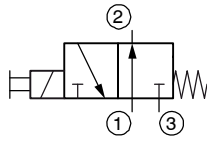

2 Cartridge valves

3/2 directional cartridges (solenoid operated)

WK32GEA5...
WK32GNA5...
WKP32GNA3...
WKP32GLA1...

WK32OEA5...
WK32ONA5...
WKP32ONA3...
WKP32OLA1...

WS32GNA5...

Pressure regulating cartridge (manually adjusted)

DDRB-7M-4...
DDRB-7M-2...

Proportional-throttle cartridge

MDR32GNA5...
MDR32GNZ5...

MDR32GNA5...S600

Proportional 3-Way-Pressure-Reducing cartridge

DRDSA-7M-5...
DRDTA-7M-5...

DRDSA-7MQ-5...
DRDTA-7MQ-5...

info.ch@bucherhydraulics.com