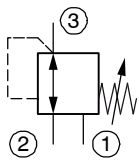

2 Cartridge valves

3/2 directional cartridges (solenoid operated)

WK32GEA5...
WK32GNA5...
WKP32GNA3...
WKP32GLA1...

WK32OEA5...
WK32ONA5...
WKP32ONA3...
WKP32OLA1...

WS32GNA5...

Pressure regulating cartridge (manually adjusted)

DDRB-7M-4...
DDRB-7M-2...

Proportional-throttle cartridge

MDR32GNA5...
MDR32GNZ5...

MDR32GNA5...S600

Proportional 3-Way-Pressure-Reducing cartridge

DRDSA-7M-5...
DRDTA-7M-5...

DRDSA-7MQ-5...
DRDTA-7MQ-5...

info.ch@bucherhydraulics.com