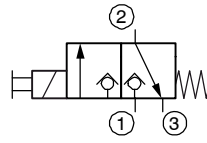

2 Cartridge valves

3/2 directional cartridges (solenoid operated)

WK32GEA5...
WK32GNA5...
WKP32GNA3...
WKP32GLA1...

WK32OEA5...
WK32ONA5...
WKP32ONA3...
WKP32OLA1...

WS32GNA5...

Pressure regulating cartridge (manually adjusted)

DDRB-7M-4...
DDRB-7M-2...

Proportional-throttle cartridge

MDR32GNA5...
MDR32GNZ5...

MDR32GNA5...S600

Proportional 3-Way-Pressure-Reducing cartridge

DRDSA-7M-5...
DRDTA-7M-5...

DRDSA-7MQ-5...
DRDTA-7MQ-5...

info.ch@bucherhydraulics.com