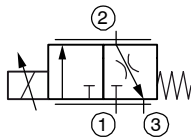

2 Cartridge valves

3/2 directional cartridges (solenoid operated)

WK32GEA5...
WK32GNA5...
WKP32GNA3...
WKP32GLA1...

WK32OEA5...
WK32ONA5...
WKP32ONA3...
WKP32OLA1...

WS32GNA5...

Pressure regulating cartridge (manually adjusted)

DDRB-7M-4...
DDRB-7M-2...

Proportional-throttle cartridge

MDR32GNA5...
MDR32GNZ5...

MDR32GNA5...S600

Proportional 3-Way-Pressure-Reducing cartridge

DRDSA-7M-5...
DRDTA-7M-5...

DRDSA-7MQ-5...
DRDTA-7MQ-5...

info.ch@bucherhydraulics.com