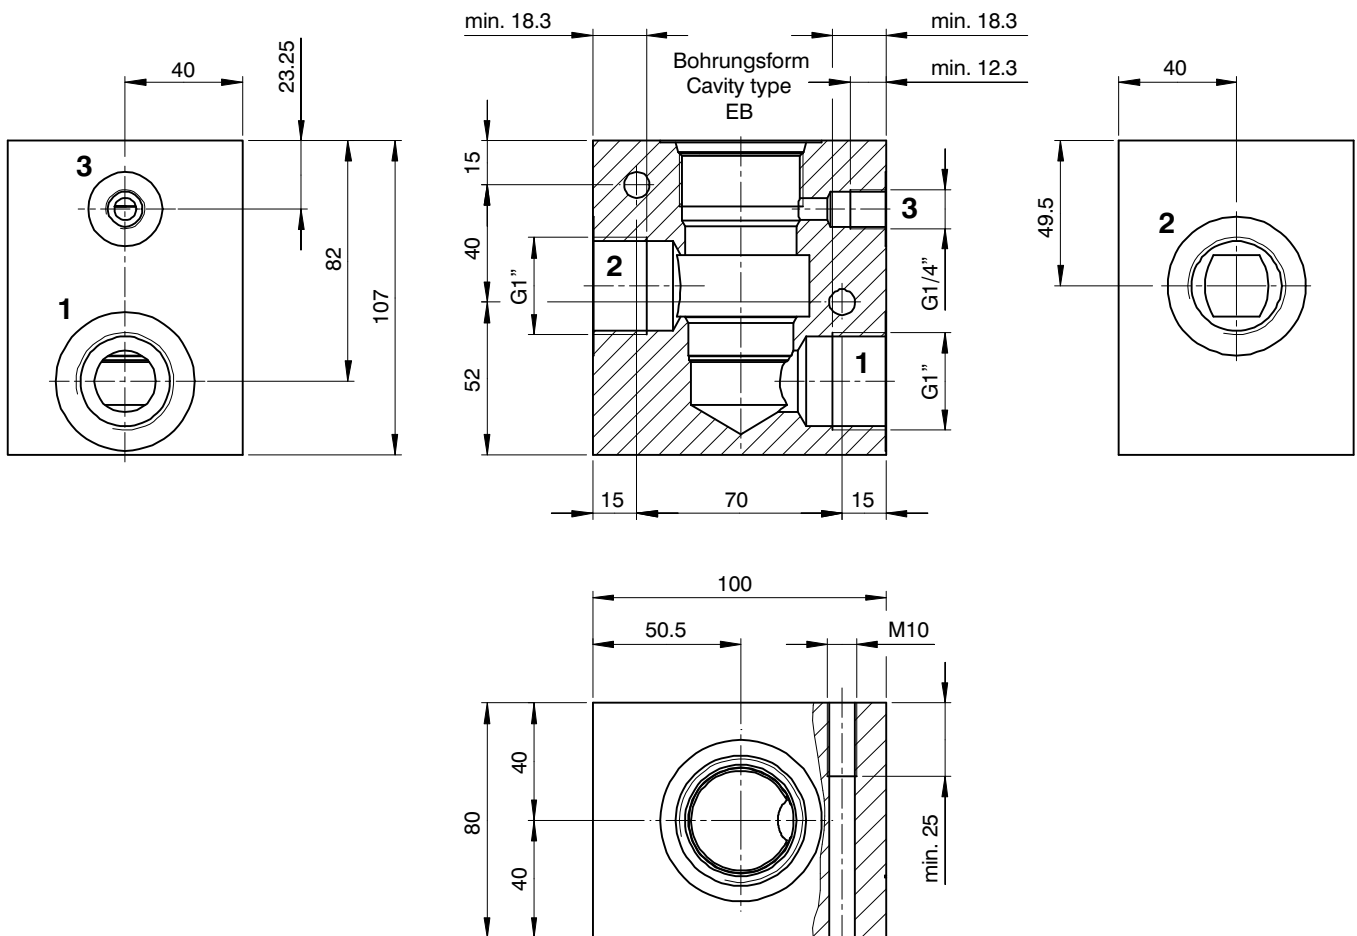

Line-Mounting Body, Size 16

with an annular groove in the 2 port
Type GEBA, p_{max} 420 bar

- Ports 1 and 2: G 1"
- Port 3: G 1/4"
- Material: steel
- Surface protection:
Zinc plated and chromited (Cr VI-free)
- Weight: 5.45 kg

1 Dimensions & sectional view

2 Cartridge valves

2/2 directional cartridges (solenoid operated)

WS22GNBB-16...
WS22GLBB-16...

WS22ONBB-16...
WS22OLBB-16...

WR22GNBA-16...
WR22GLBA-16...

WR22ONBA-16...
WR22OLBA-16...