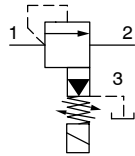

2/2 logic cartridges (manually adjusted)

WL22SD...-16...

WL22SDL...-16...

WL22SDUR...-16...

Pressure regulating cartridges (manually adjusted)

DVPB-1-16...

DVPB-2-16...

DVPB-3-16...

DRPB-5-16...

Pressure regulating cartridges (solenoid operated)

WUVPA-1-16...

WUVPA-2-16...

WUVPA-3-16...

WDRVPA-5-16...

Hydrostat cartridges (manually adjusted)

DWDPA-2B-16...